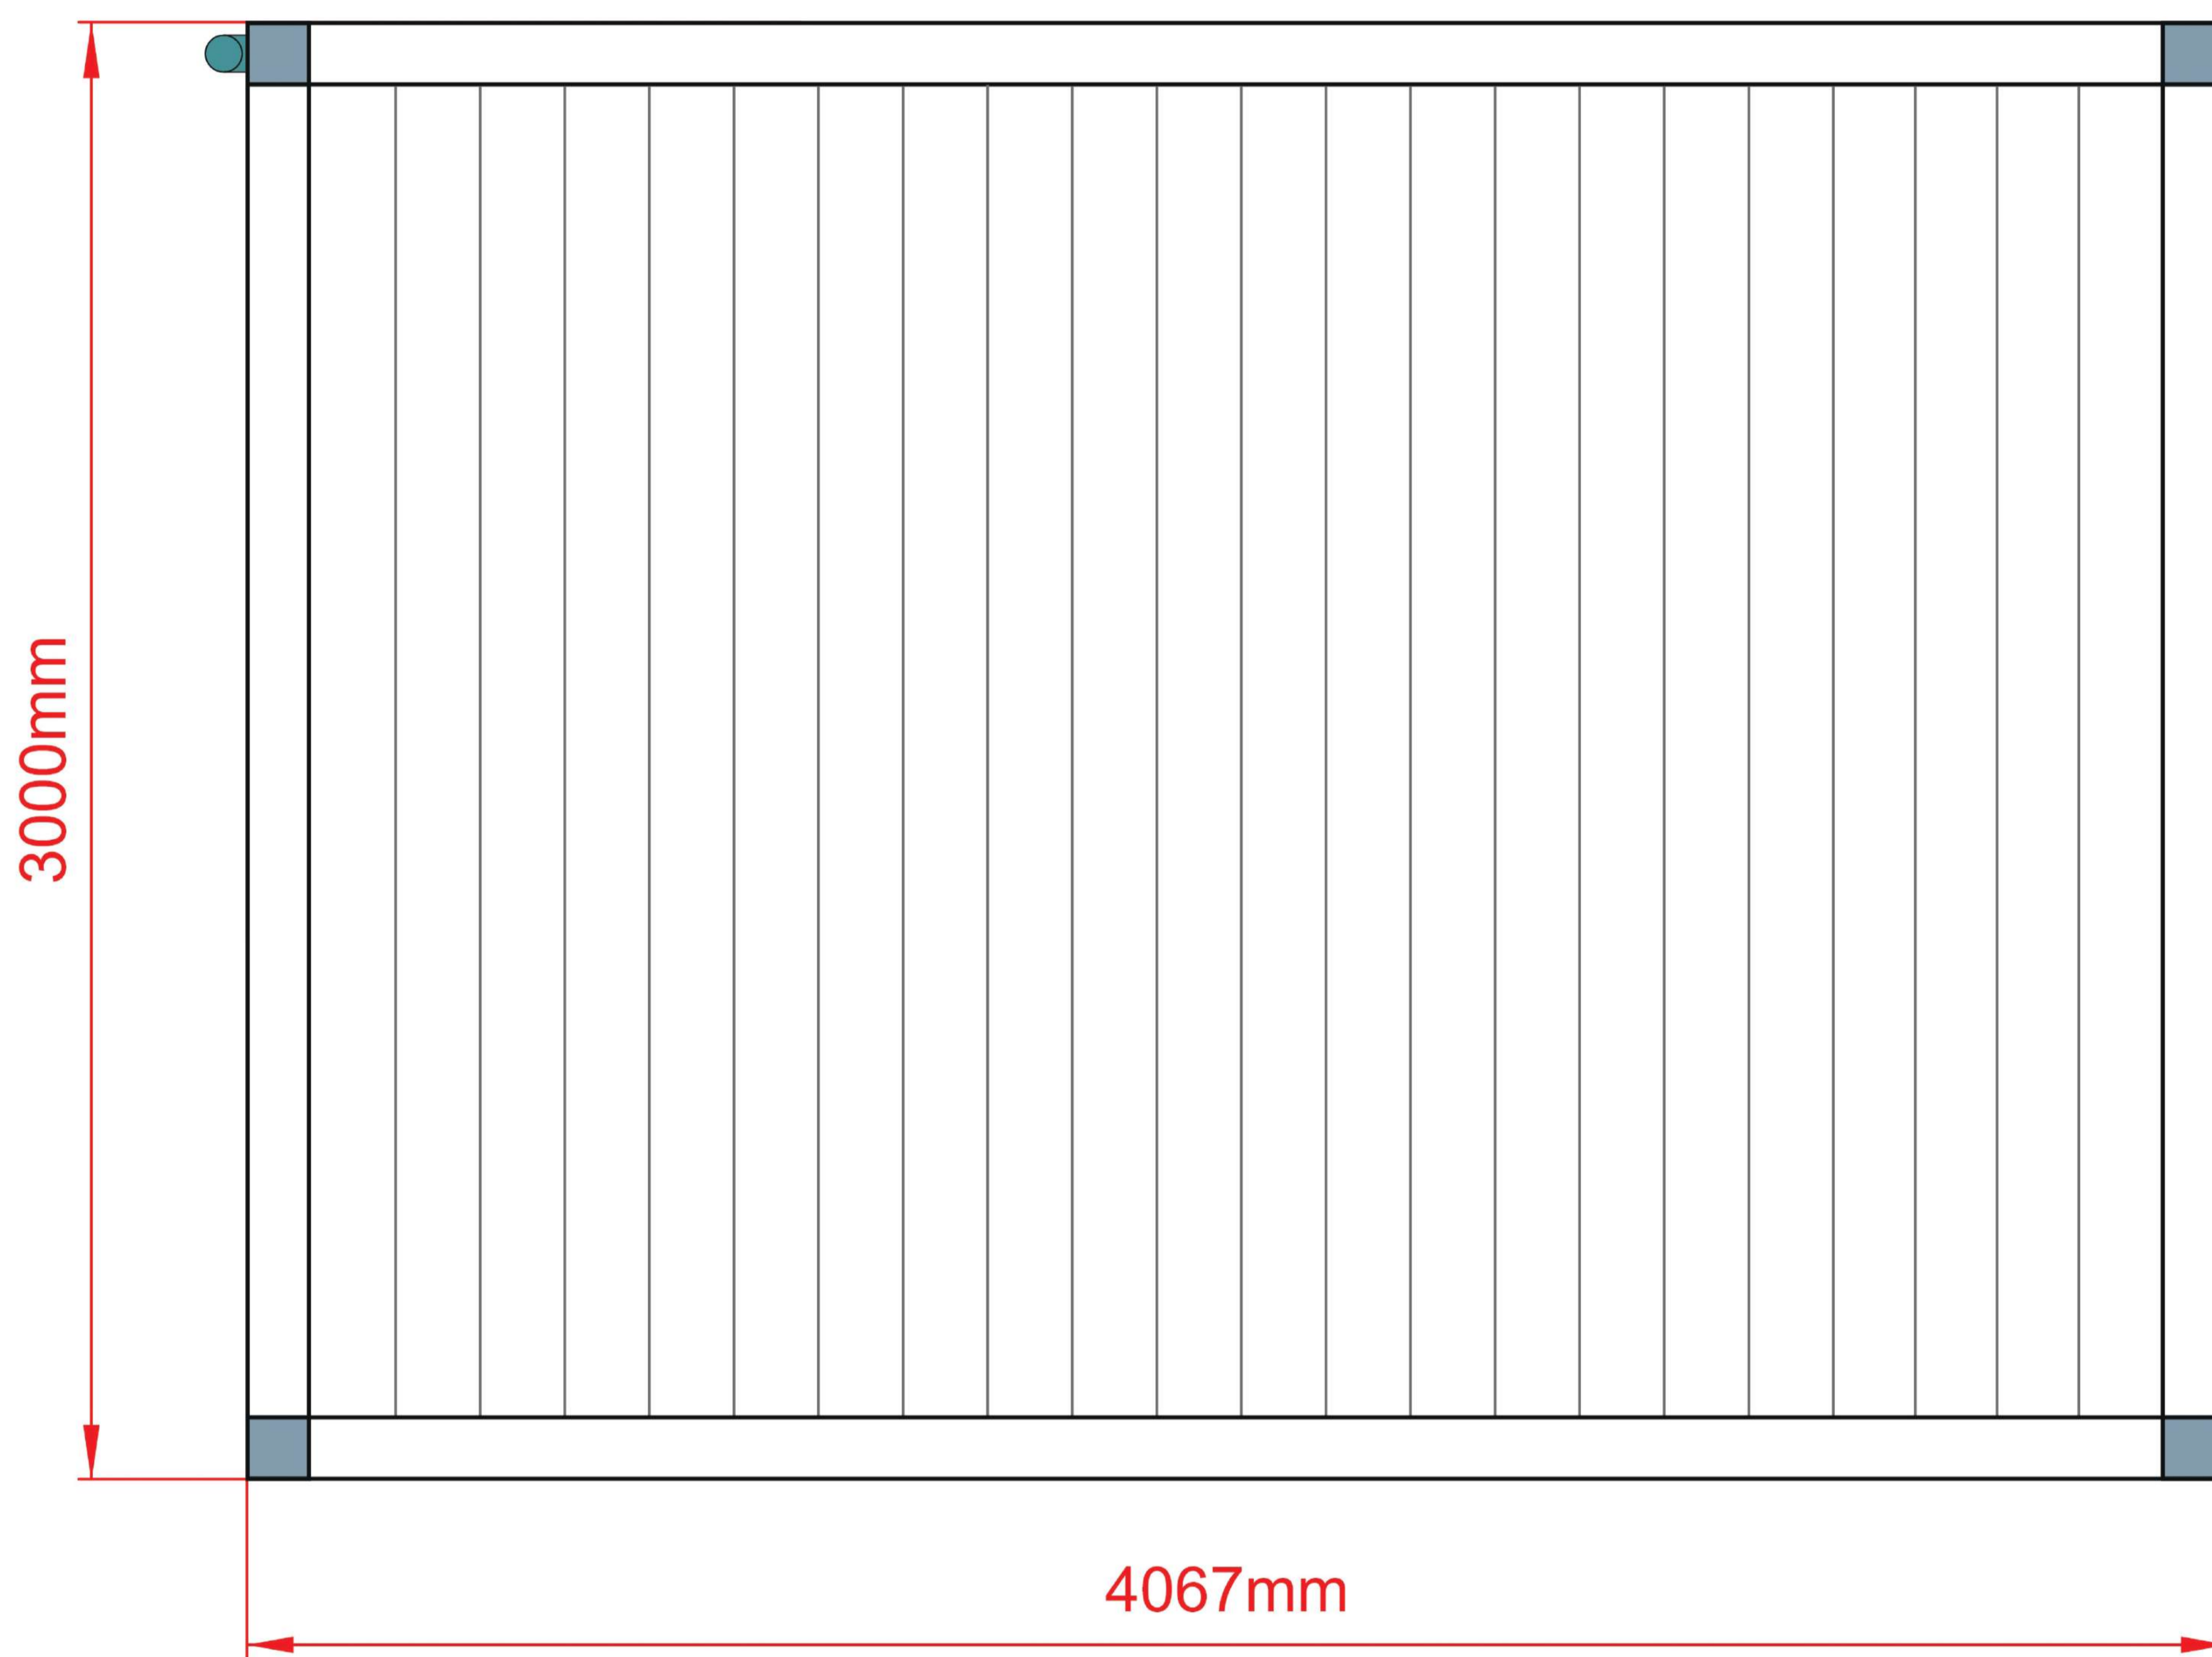

Pinela

Post

Pinela

Gutter

Pinela

Slat

Pinela

Front view

Pinela

Top view

Pinela

Optional

Special Anchorage

Water Drainage

Ikeda
garden
PERGOLE ZADASZENIA • WERANDY