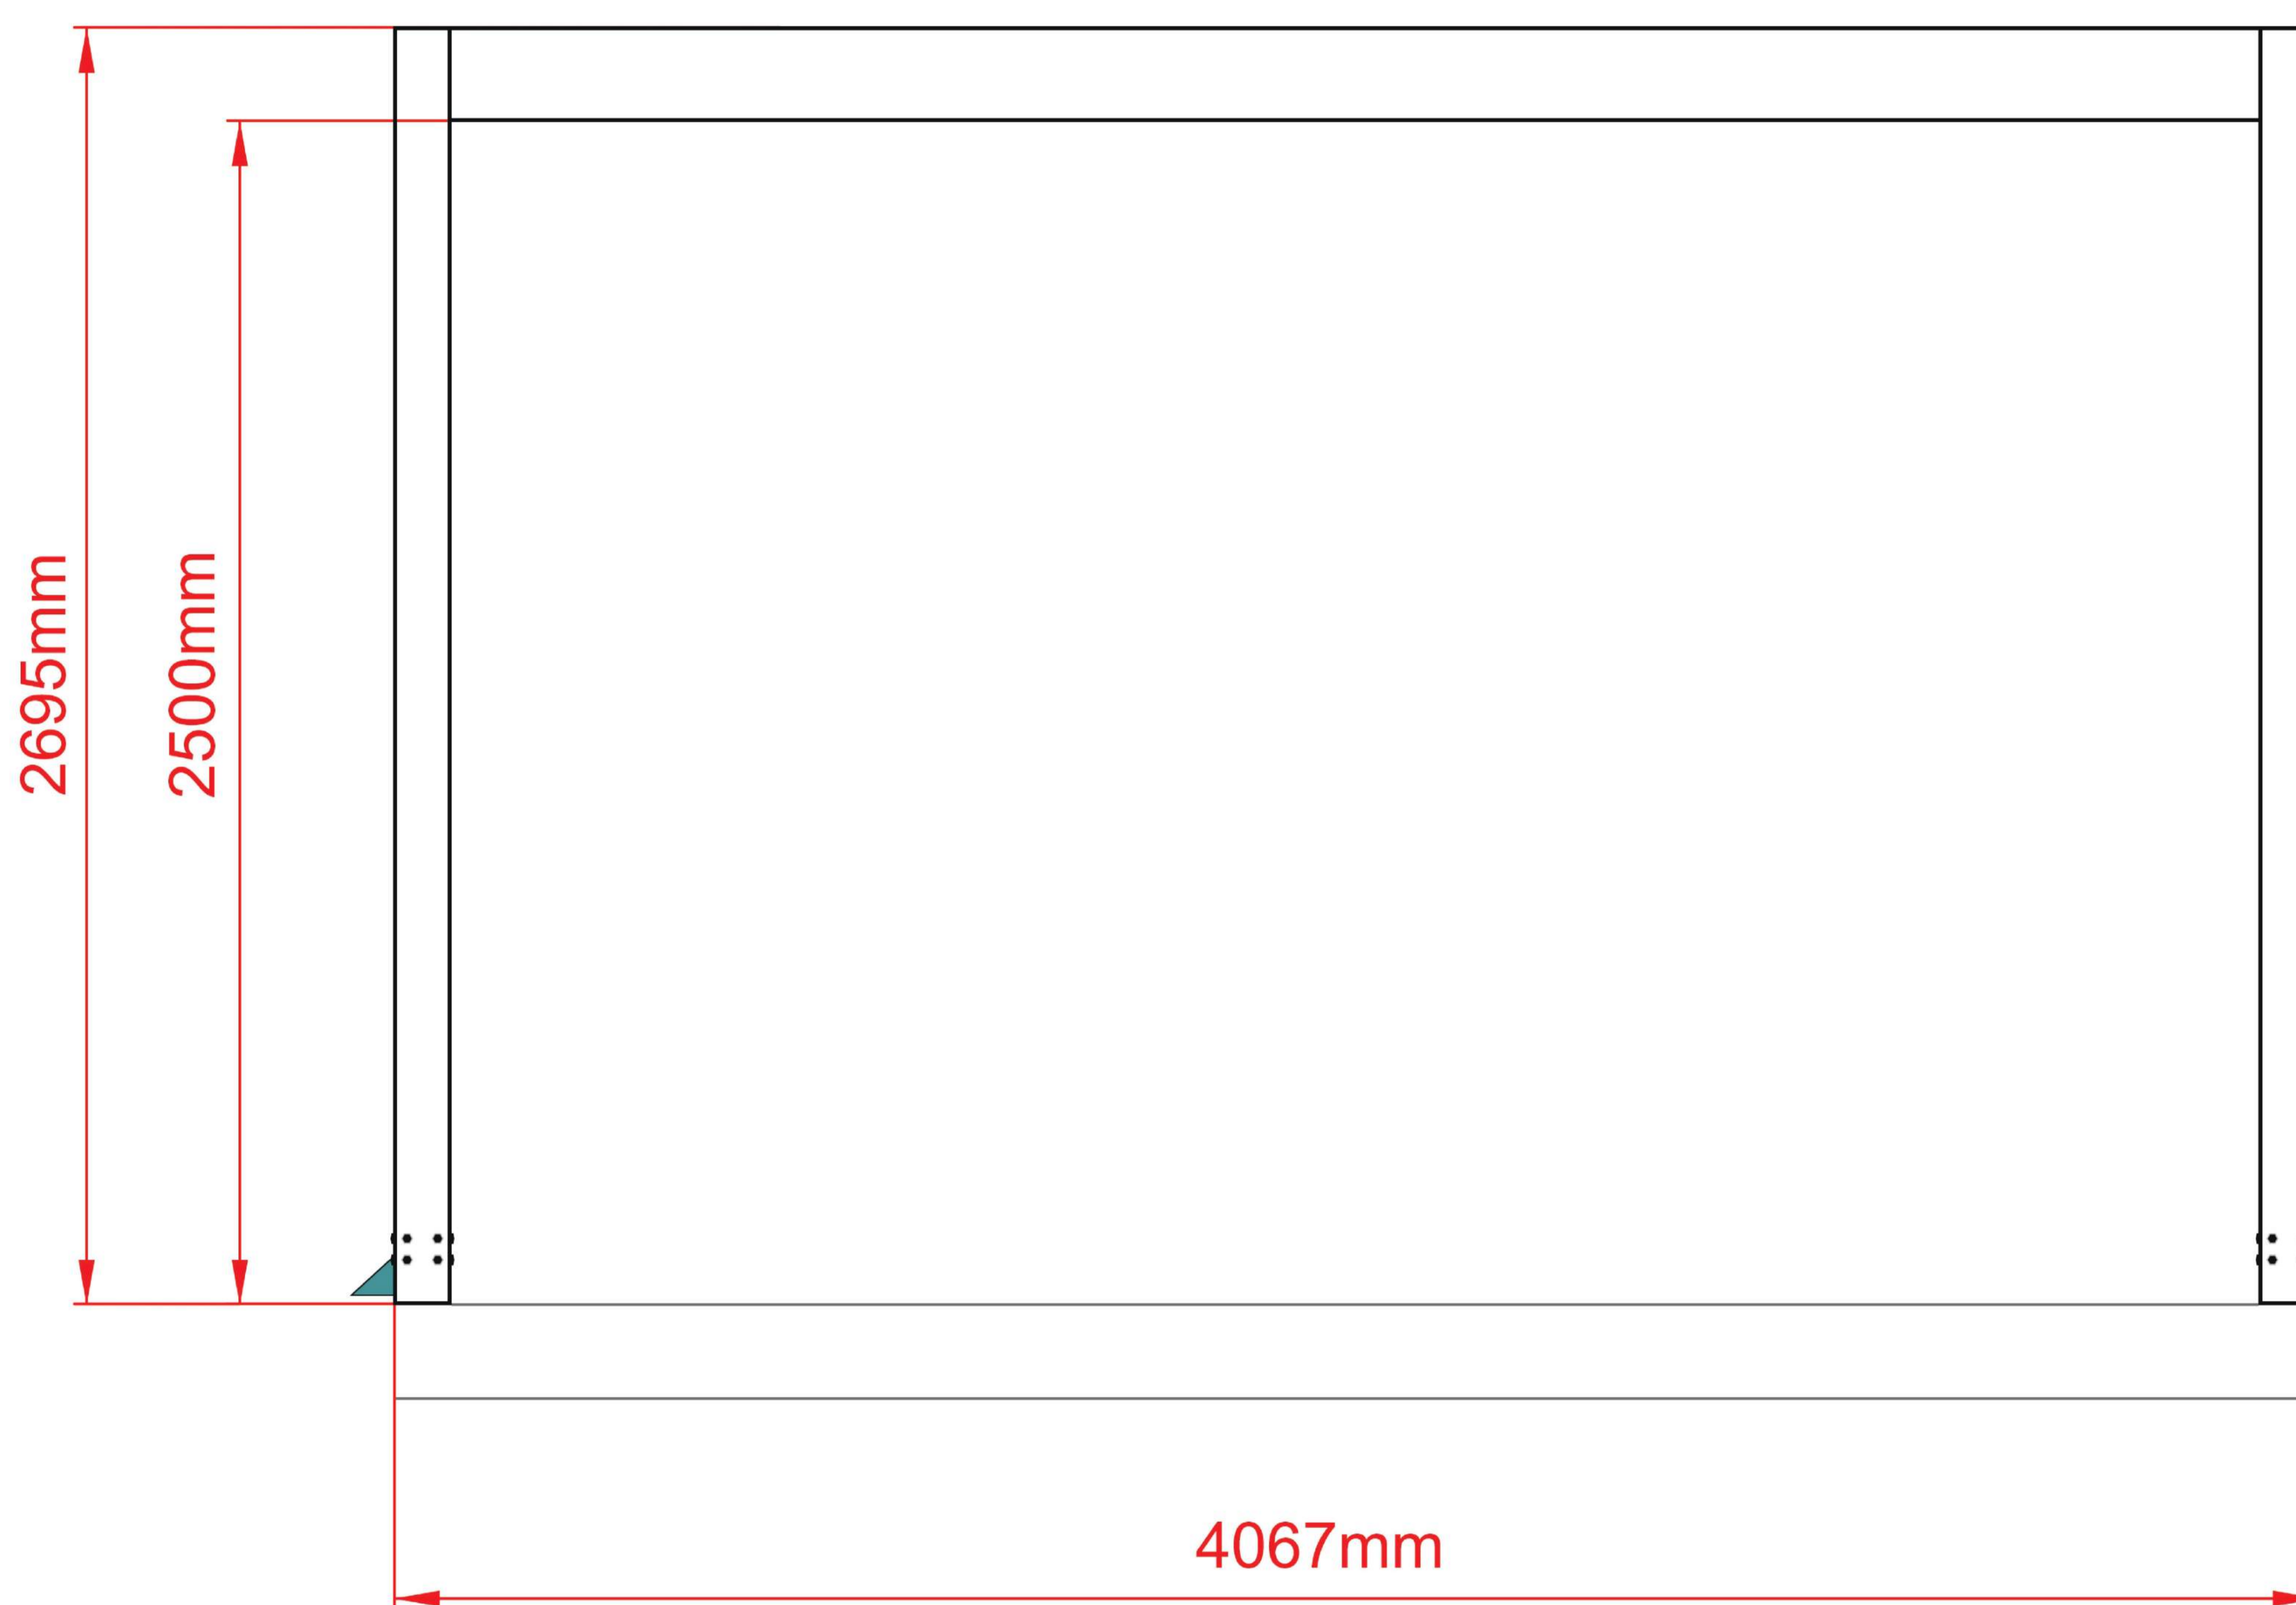

Pinela

Post

Pinela

Gutter

Pinela

Slat

Pinela

Front view

Pinela

Top view

Pinela

Optional

Special Anchorage

Water Drainage

Ikeda
garden
PERGOLE ZADASZENIA • WERANDY